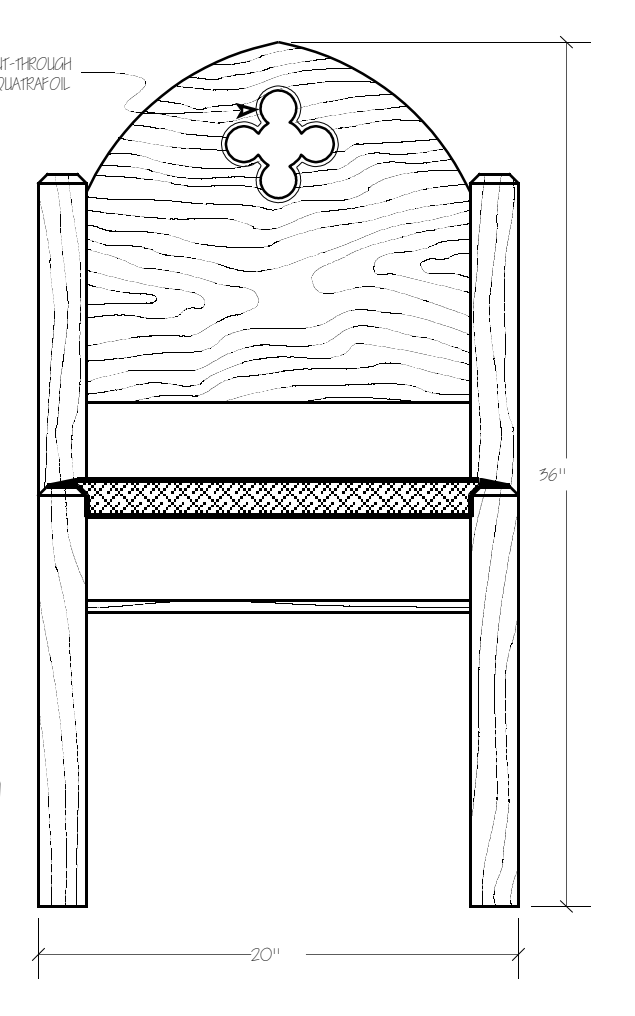

SEATING LAYOUT
SCALE: 1/8"=1'

SCREEN

PB-95

CUSTOM SCREEN END

CUSTOM OE-45

CUSTOM GOTHIC CHAIR

RATIGAN-SCHOTTLER MANUFACTURING 201 S 2nd Beatrice, Ne 68310 (402) 223-3220			
SCALE: NOTED	DRAWN BY: rdp		
DATE: 5/22/07	REVISED: 6/6/07		
SEATING LAYOUT ST. JOHN CATHOLIC CHURCH (CREGGTON) OMAHA, NE			SHEET: A1.0
APPROVED BY:	DATE:		

SEATING DETAIL
SCALE: 1/2"=1'