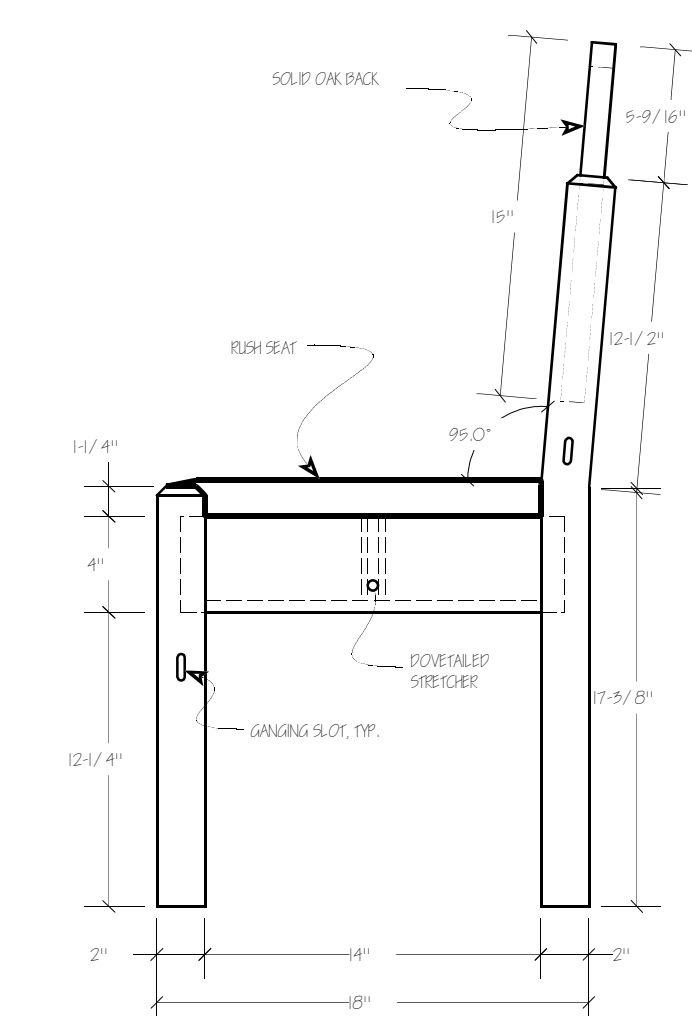

SEATING LAYOUT
SCALE: 1/8"=1'

SCREEN

PB-95

CUSTOM SCREEN END

CUSTOM OE-45

CUSTOM GOTHIC CHAIR

RATIGAN-SCHOTTLER MANUFACTURING 201 S 2nd Beatrice, Ne 68310 (402) 223-3220			
SCALE: NOTED	DRAWN BY: rdp		
DATE: 5/22/07	REVISED: 6/6/07		
SEATING LAYOUT ST. JOHN CATHOLIC CHURCH (CREGGTON) OMAHA, NE			SHEET: A1.0
APPROVED BY:	DATE:		

SEATING DETAIL
SCALE: 1/2"=1'