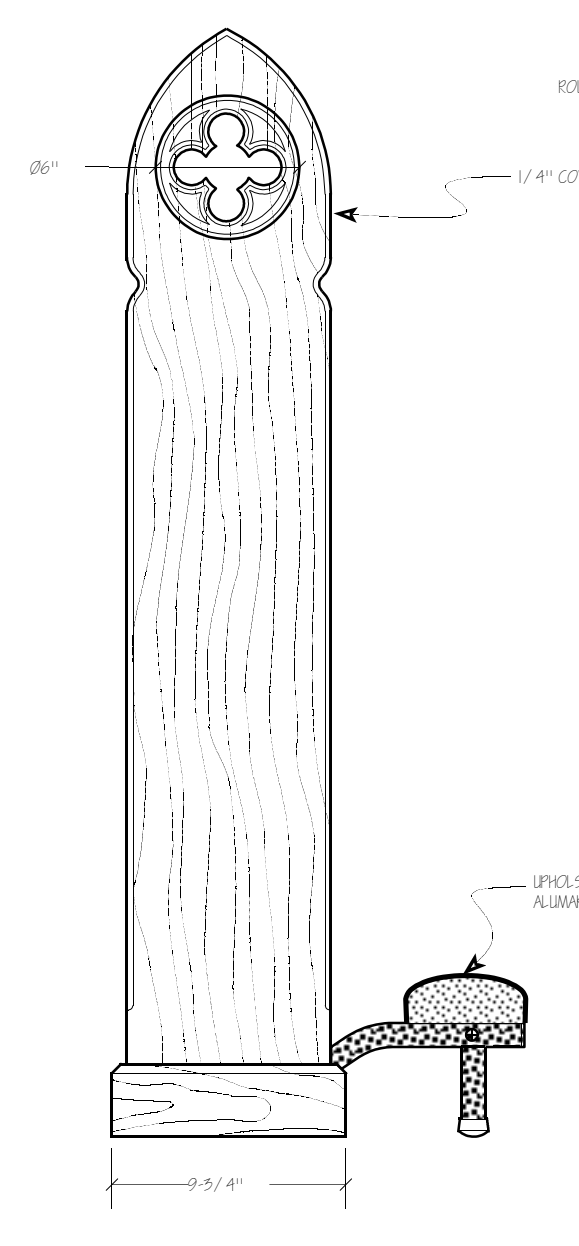

SEATING LAYOUT
SCALE: 1/8"=1'

SCREEN

PB-95

CUSTOM SCREEN END

CUSTOM OE-45

CUSTOM GOTHIC CHAIR

RATIGAN-SCHOTTLER MANUFACTURING 201 S 2nd Beatrice, Ne 68310 (402) 223-3220			
SCALE: NOTED	DRAWN BY: rdp		
DATE: 5/22/07	REVISED: 6/6/07		
SEATING LAYOUT ST. JOHN CATHOLIC CHURCH (CREGGTON) OMAHA, NE			SHEET: A1.0
APPROVED BY:	DATE:		

SEATING DETAIL
SCALE: 1/2"=1'