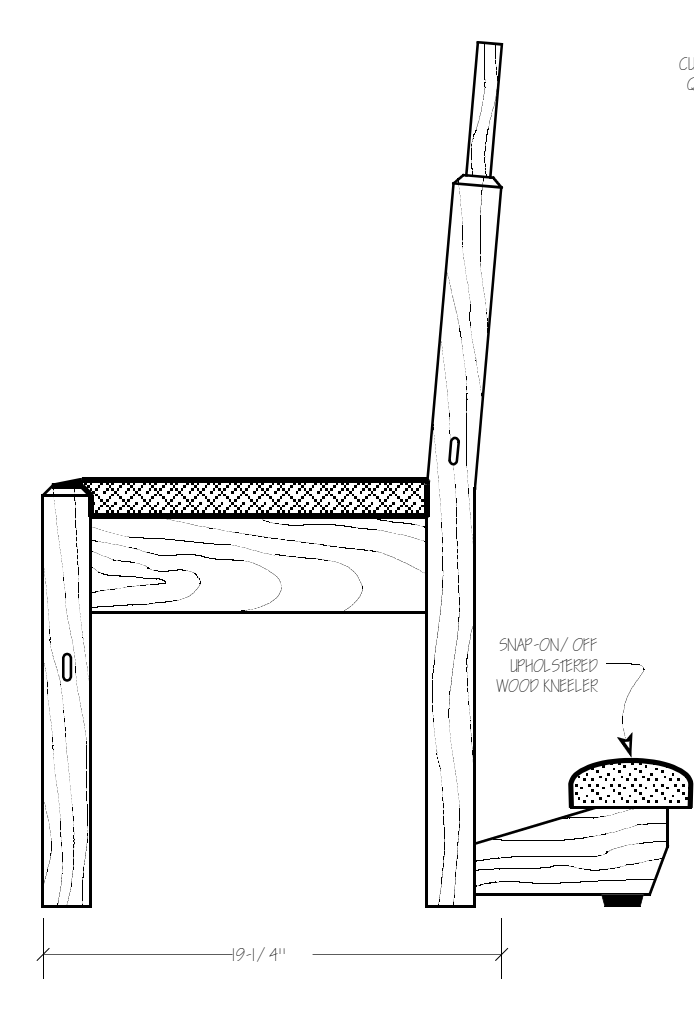

SEATING LAYOUT
SCALE: 1/8"=1'

SCREEN

PB-95

CUSTOM SCREEN END

CUSTOM OE-45

CUSTOM GOTHIC CHAIR

RATIGAN-SCHOTTLER MANUFACTURING 201 S 2nd Beatrice, Ne 68310 (402) 223-3220			
SCALE: NOTED	DRAWN BY: rdp		
DATE: 5/22/07	REVISED: 6/6/07		
SEATING LAYOUT ST. JOHN CATHOLIC CHURCH (CREGGTON) OMAHA, NE			SHEET: A1.0
APPROVED BY:	DATE:		

SEATING DETAIL
SCALE: 1/2"=1'