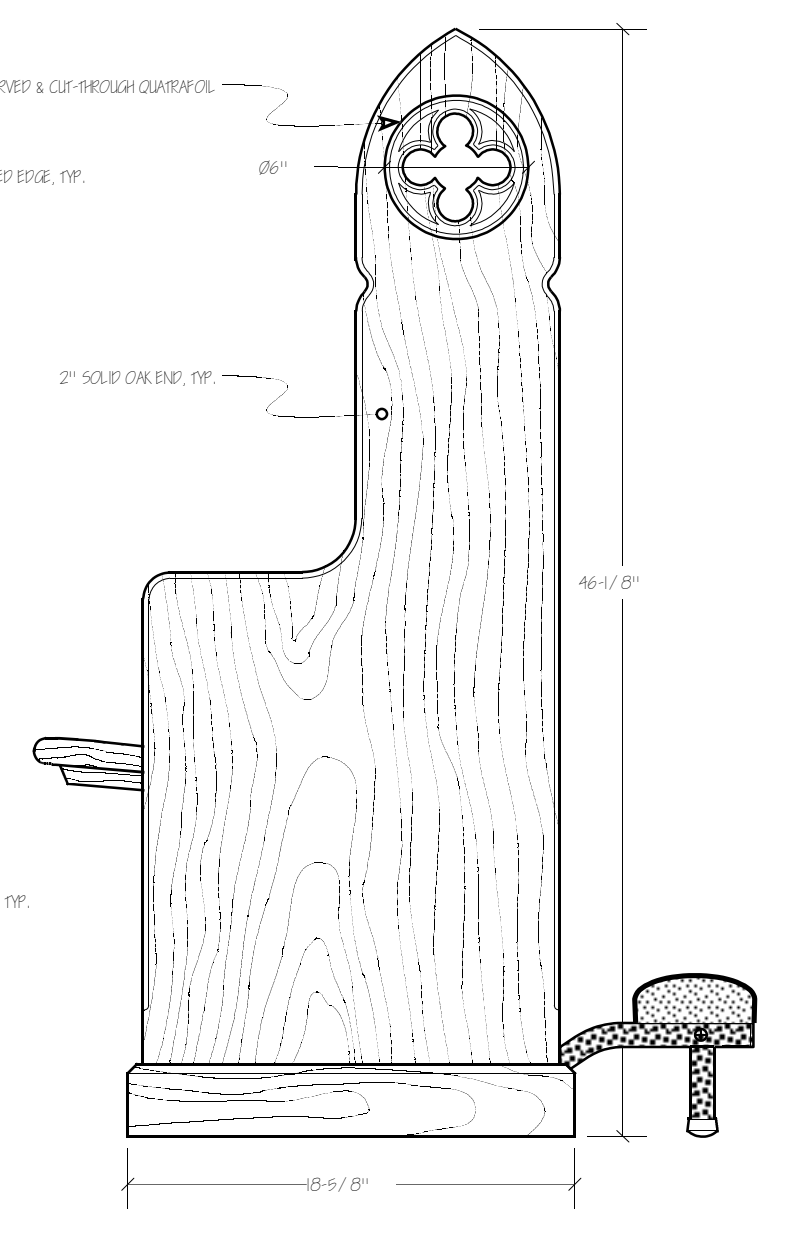

SEATING LAYOUT
SCALE: 1/8"=1'

SCREEN

PB-95

CUSTOM SCREEN END

CUSTOM OE-45

CUSTOM GOTHIC CHAIR

RATIGAN-SCHOTTLER MANUFACTURING 201 S 2nd Beatrice, Ne 68310 (402) 223-3220			
SCALE: NOTED	DRAWN BY: rdp		
DATE: 5/22/07	REVISED: 6/6/07		
SEATING LAYOUT ST. JOHN CATHOLIC CHURCH (CREGGTON) OMAHA, NE			SHEET: A1.0
APPROVED BY:	DATE:		

SEATING DETAIL
SCALE: 1/2"=1'