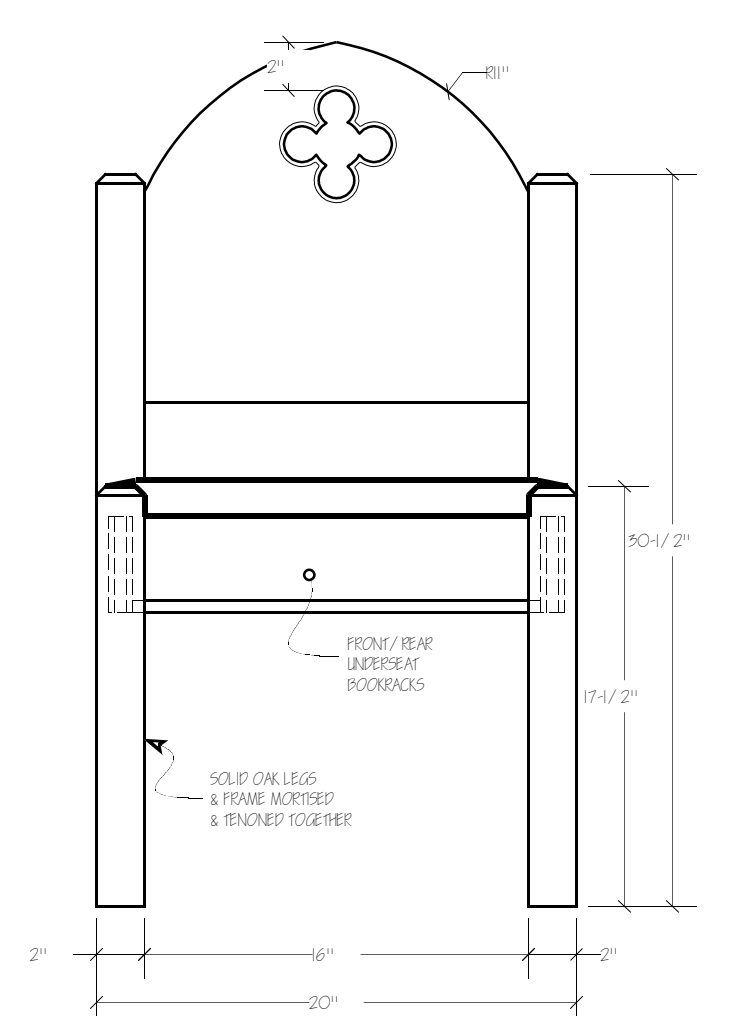

SEATING LAYOUT
SCALE: 1/8"=1'

SCREEN

PB-95

CUSTOM SCREEN END

CUSTOM OE-45

CUSTOM GOTHIC CHAIR

RATIGAN-SCHOTTLER MANUFACTURING 201 S 2nd Beatrice, Ne 68310 (402) 223-3220			
SCALE: NOTED	DRAWN BY: rdp		
DATE: 5/22/07	REVISED: 6/6/07		
SEATING LAYOUT ST. JOHN CATHOLIC CHURCH (CREGGTON) OMAHA, NE			SHEET: A1.0
APPROVED BY:	DATE:		

SEATING DETAIL
SCALE: 1/2"=1'