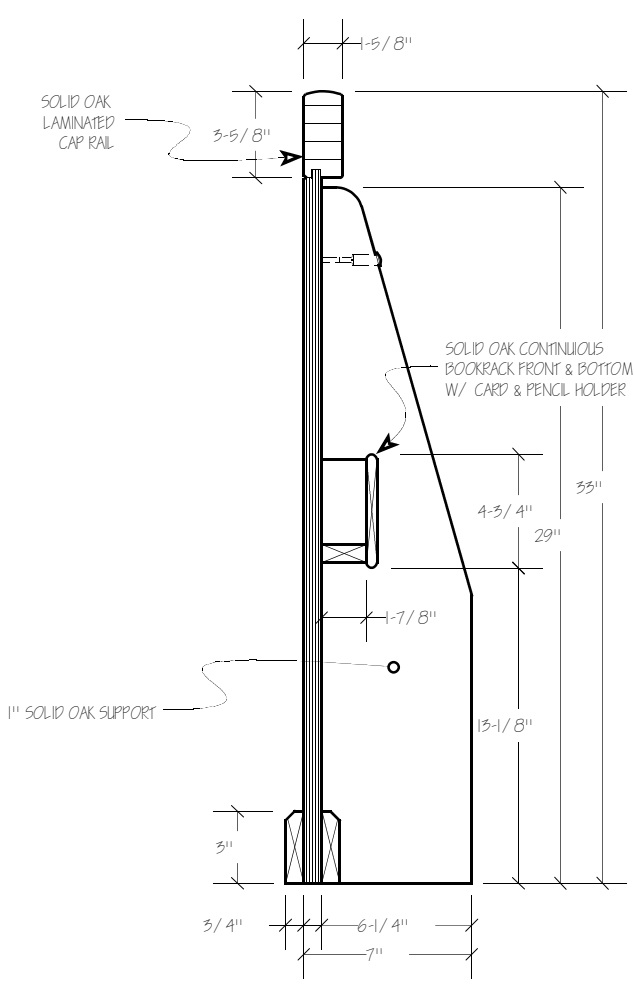

SEATING LAYOUT
SCALE: 1/8"=1'

SCREEN

PB-95

CUSTOM SCREEN END

CUSTOM OE-45

CUSTOM GOTHIC CHAIR

RATIGAN-SCHOTTLER MANUFACTURING 201 S 2nd Beatrice, Ne 68310 (402) 223-3220			
SCALE: NOTED	DRAWN BY: rdp		
DATE: 5/22/07	REVISED: 6/6/07		
SEATING LAYOUT ST. JOHN CATHOLIC CHURCH (CREGGTON) OMAHA, NE			SHEET: A1.0
APPROVED BY:	DATE:		

SEATING DETAIL
SCALE: 1/2"=1'