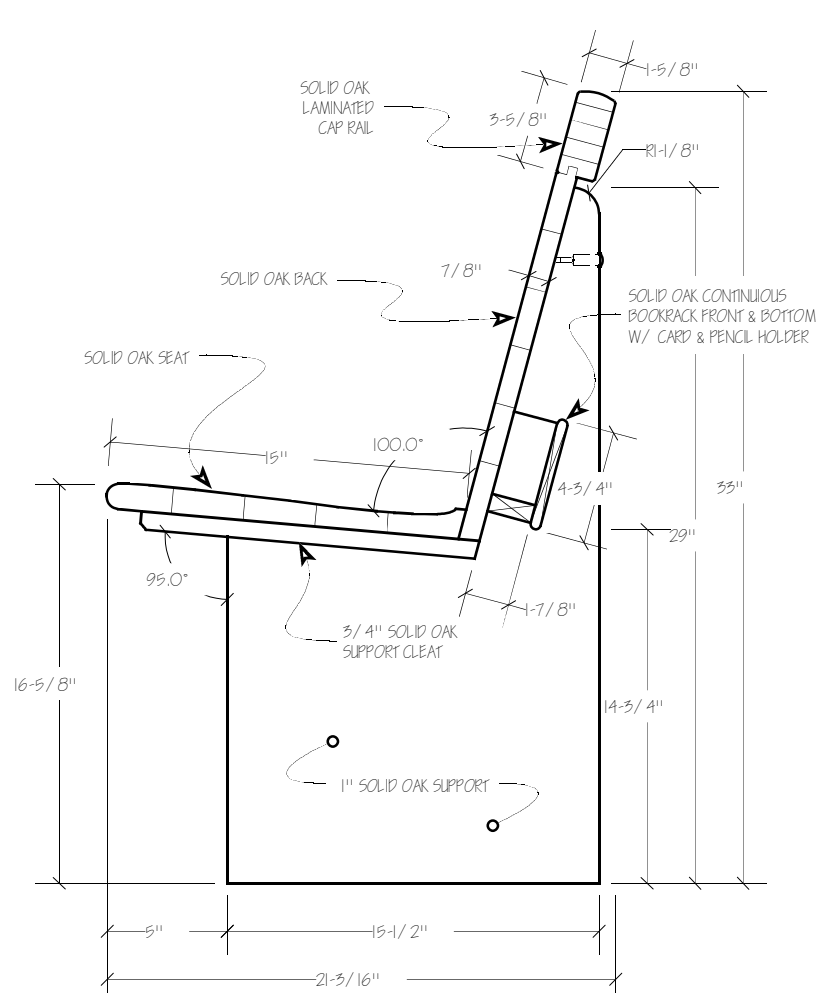

SEATING LAYOUT
SCALE: 1/8"=1'

SCREEN

PB-95

CUSTOM SCREEN END

CUSTOM OE-45

CUSTOM GOTHIC CHAIR

RATIGAN-SCHOTTLER MANUFACTURING 201 S 2nd Beatrice, Ne 68310 (402) 223-3220			
SCALE: NOTED	DRAWN BY: rdp		
DATE: 5/22/07	REVISED: 6/6/07		
SEATING LAYOUT ST. JOHN CATHOLIC CHURCH (CREGGTON) OMAHA, NE			SHEET: A1.0
APPROVED BY:	DATE:		

SEATING DETAIL
SCALE: 1/2"=1'